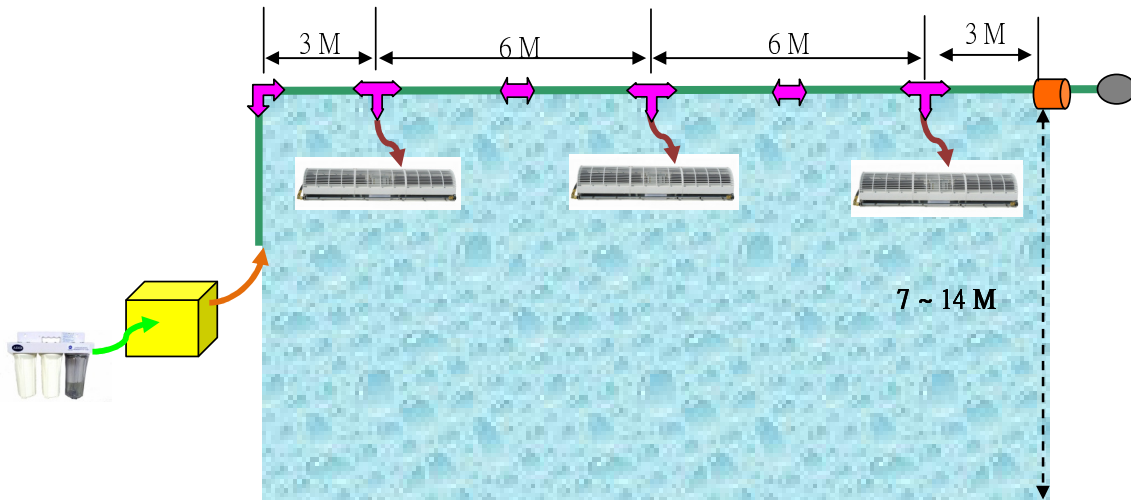

0.3 HP HPP-03M1C

Image	picture	Item Spec	Quantity need		Spare	Total
		HPP-03M1C. Mini High Pressure pump. 1000PSI WP	1	Set	0	1
		Misting Blower: 5/16" x 0.3M. Rubber Pressure Hose. 6 nozzles / Manifold. 0.2mm nozzles.	3	Set	0	3
		Filter 10"H / triple 20 L/Min	1	Set	0	1
		Water supply hose . 1.5M & 1.5M 3/8" PVC tube	2	PCS	0	2
		Rubber Pressure Hose. 5/16" x 1.5M 1000 PSI WP	1	PCS	0	1
		3/8" OD SS Tube	22	M	0	22
		3/8" OD Double Nut Brass connector- Joint	2	PCS	1	3
		3/8" OD Double Nut Brass connector - Elbow	1	PCS	1	2
		3/8" OD Double Nut Brass connector - Tee	3	PCS	1	4
		3/8" OD Double Nut Brass connector- Single hole Auto Brass Drain Valve	1	PCS	0	1
		3/8" x 3/8" OD Brass Ball Valve	1	Set	0	1