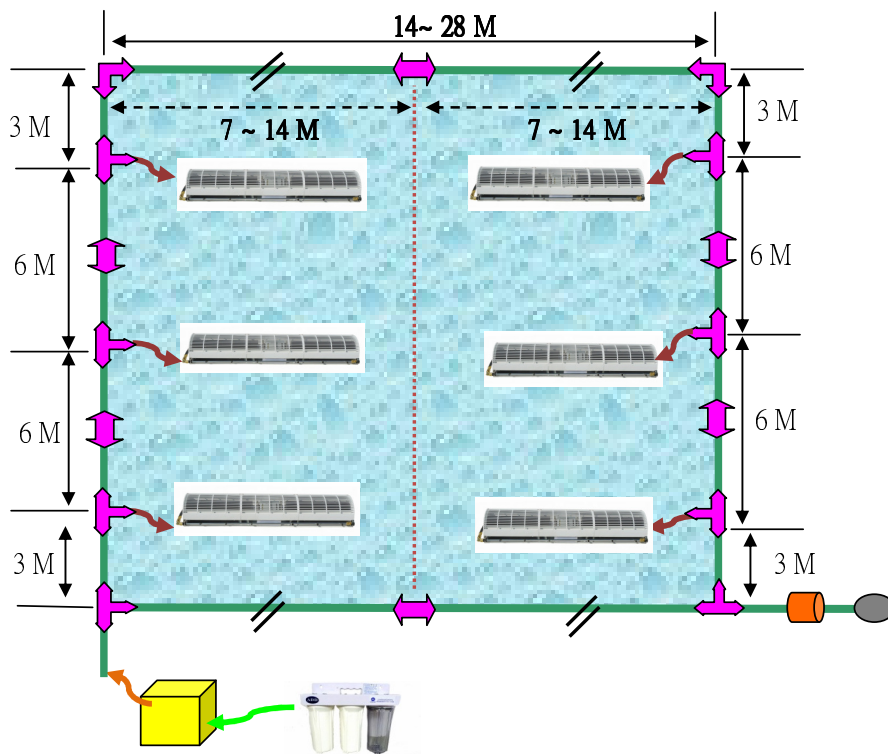

0.5 HP HPP-05M1C

Image	picture	Item Spec	Quantity need	Spare	Total	
		HPP-05M1C. Mini High Pressure pump. 1000PSI WP	1	Set	0	1
		Misting Blower. 5/16" x 0.3M. Rubber Pressure Hose. 6 nozzles / Manifold. 0.2mm nozzles.	6	Set	0	6
		Filter 10"H / triple 20 L/Min	1	Set	0	1
		Water supply hose . 1.5M & 1.5M 3/8" PVC tube	2	PCS	0	2
		Rubber Pressure Hose. 5/16" x 1.5M 1000 PSI WP	1	PCS	0	1
		3/8" OD SS Tube	68	M	0	68
		3/8" OD Double Nut Brass connector- Joint	6	PCS	2	8
		3/8" OD Double Nut Brass connector - Elbow	2	PCS	1	3
		3/8" OD Double Nut Brass connector - Tee	8	PCS	1	9
		3/8" OD Double Nut Brass connector- Single hole Auto Brass Drain Valve	1	PCS	0	1
		3/8" x 3/8" OD Brass Ball Valve	1	Set	0	1